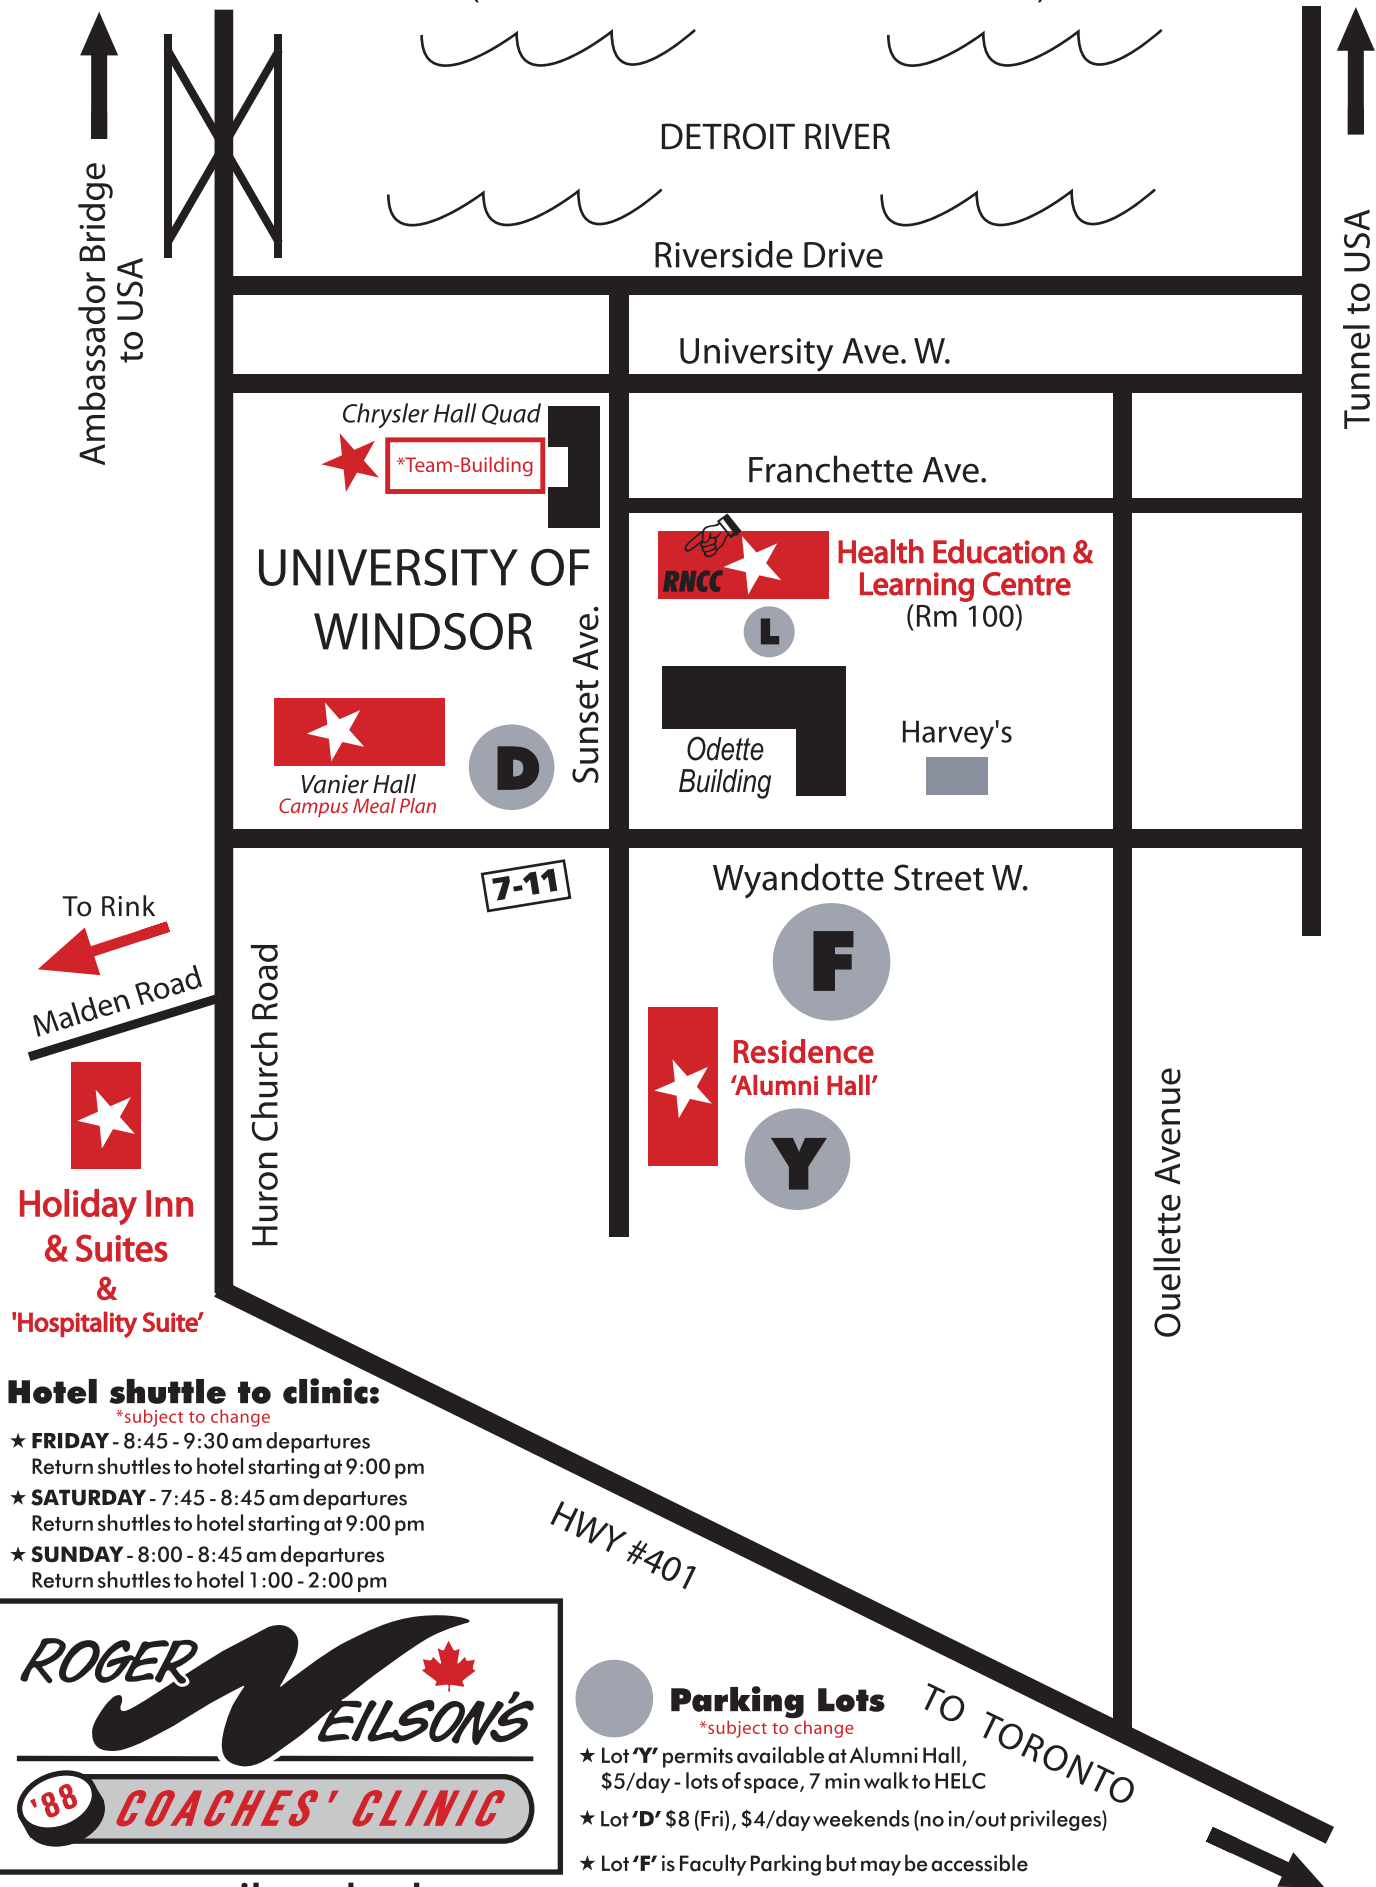

# To Health Education & Learning Centre

(corner of Sunset Ave & Franchette)

## Hotel shuttle to clinic:

*\*subject to change*

- ★ **FRIDAY** - 8:45 - 9:30 am departures  
Return shuttles to hotel starting at 9:00 pm
- ★ **SATURDAY** - 7:45 - 8:45 am departures  
Return shuttles to hotel starting at 9:00 pm
- ★ **SUNDAY** - 8:00 - 8:45 am departures  
Return shuttles to hotel 1:00 - 2:00 pm

## Parking Lots

*\*subject to change*

- ★ Lot 'Y' permits available at Alumni Hall, \$5/day - lots of space, 7 min walk to HELC
- ★ Lot 'D' \$8 (Fri), \$4/day weekends (no in/out privileges)
- ★ Lot 'F' is Faculty Parking but may be accessible
- ★ Lot 'L' only available Friday after 4:30 pm and all day Sat/Sun (\$2/day)